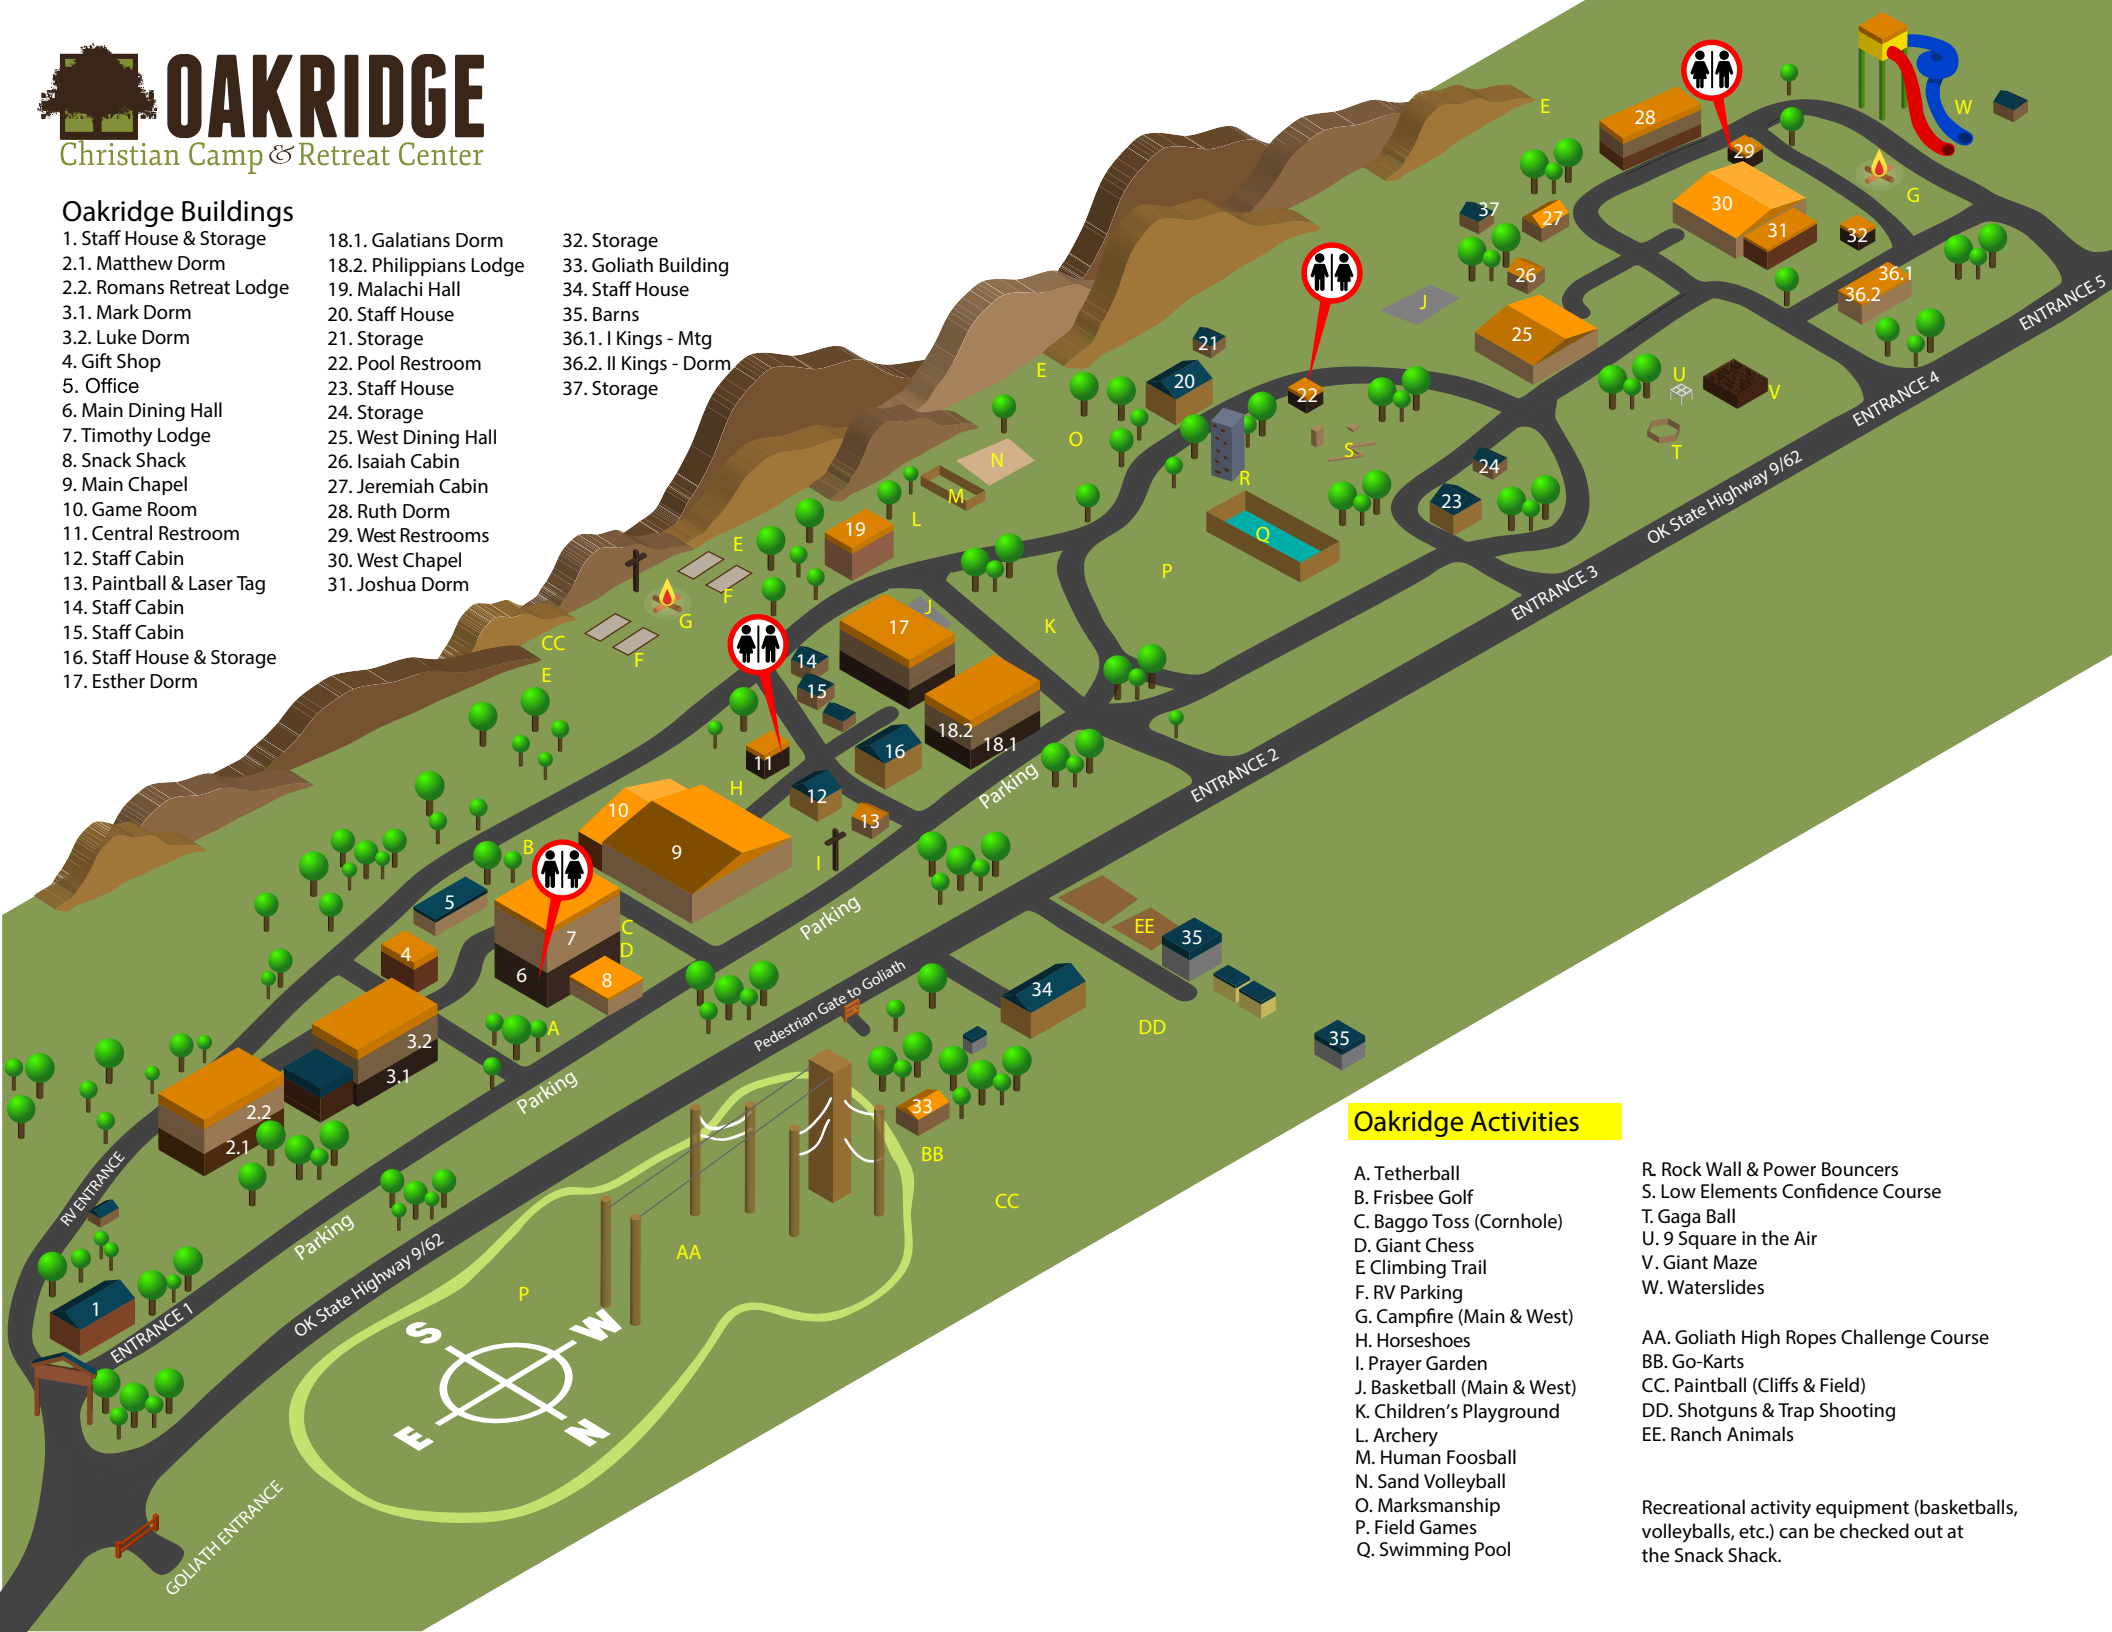

Oakridge Buildings

- | | | |
|---------------------------|-------------------------|-----------------------|
| 1. Staff House & Storage | 18.1. Galatians Dorm | 32. Storage |
| 2.1. Matthew Dorm | 18.2. Philippians Lodge | 33. Goliath Building |
| 2.2. Romans Retreat Lodge | 19. Malachi Hall | 34. Staff House |
| 3.1. Mark Dorm | 20. Staff House | 35. Barns |
| 3.2. Luke Dorm | 21. Storage | 36.1. I Kings - Mtg |
| 4. Gift Shop | 22. Pool Restroom | 36.2. II Kings - Dorm |
| 5. Office | 23. Staff House | 37. Storage |
| 6. Main Dining Hall | 24. Storage | |
| 7. Timothy Lodge | 25. West Dining Hall | |
| 8. Snack Shack | 26. Isaiah Cabin | |
| 9. Main Chapel | 27. Jeremiah Cabin | |
| 10. Game Room | 28. Ruth Dorm | |
| 11. Central Restroom | 29. West Restrooms | |
| 12. Staff Cabin | 30. West Chapel | |
| 13. Paintball & Laser Tag | 31. Joshua Dorm | |
| 14. Staff Cabin | | |
| 15. Staff Cabin | | |
| 16. Staff House & Storage | | |
| 17. Esther Dorm | | |

Oakridge Activities

- | | |
|-----------------------------|---|
| A. Tetherball | R. Rock Wall & Power Bouncers |
| B. Frisbee Golf | S. Low Elements Confidence Course |
| C. Baggo Toss (Cornhole) | T. Gaga Ball |
| D. Giant Chess | U. 9 Square in the Air |
| E. Climbing Trail | V. Giant Maze |
| F. RV Parking | W. Waterslides |
| G. Campfire (Main & West) | |
| H. Horseshoes | AA. Goliath High Ropes Challenge Course |
| I. Prayer Garden | BB. Go-Karts |
| J. Basketball (Main & West) | CC. Paintball (Cliffs & Field) |
| K. Children's Playground | DD. Shotguns & Trap Shooting |
| L. Archery | EE. Ranch Animals |
| M. Human Foosball | |
| N. Sand Volleyball | |
| O. Marksmanship | |
| P. Field Games | |
| Q. Swimming Pool | |

Recreational activity equipment (basketballs, volleyballs, etc.) can be checked out at the Snack Shack.